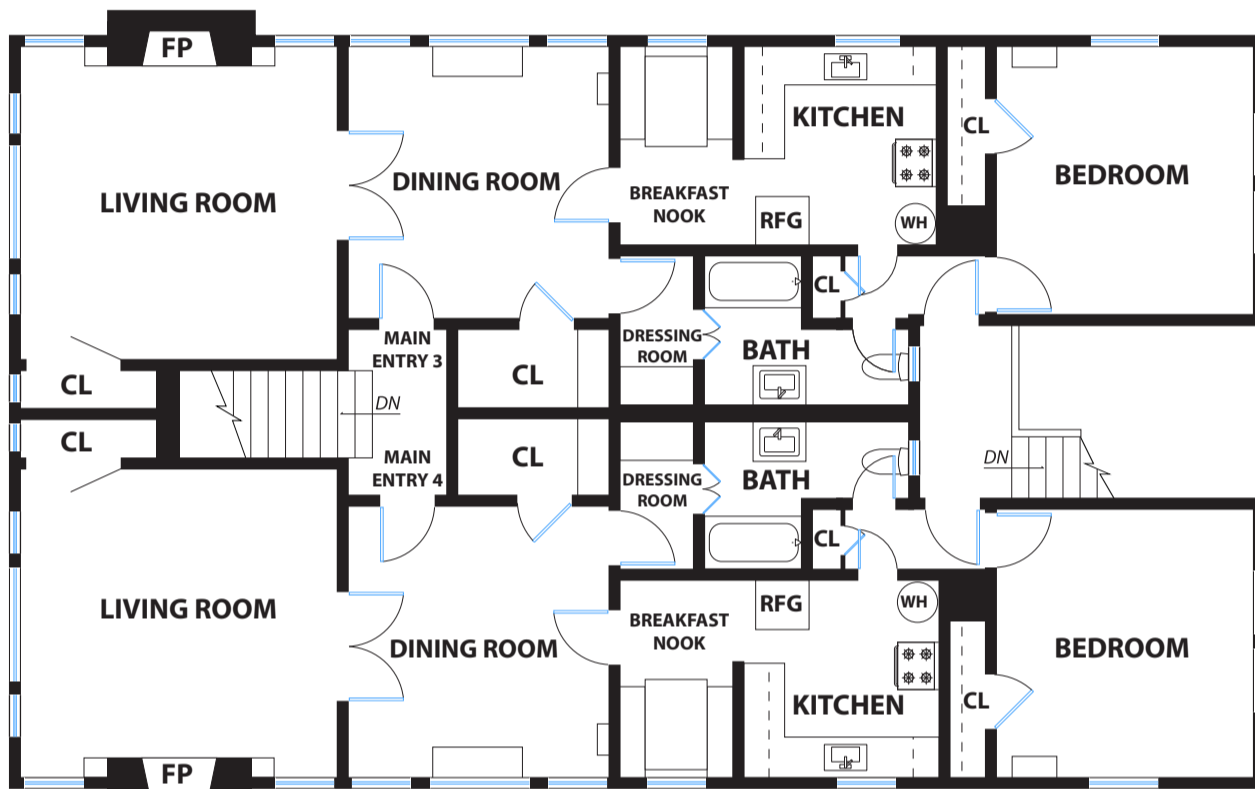

2366 VIRGINIA STREET

BERKELEY

FIRST FLOOR

GROUND FLOOR

DISCLAIMER: RENDERING BY OPEN HOMES PHOTOGRAPHY. ALL MEASUREMENTS ARE APPROXIMATE AND MAY NOT BE EXACT.
DO NOT RELY ON THE ACCURACY OF THIS FLOOR PLAN WHEN DETERMINING THE PRICE OF A PROPERTY OR MAKING DECISIONS
REGARDING BUYING OR SELLING OF PROPERTIES WITHOUT INDEPENDENT VERIFICATION.